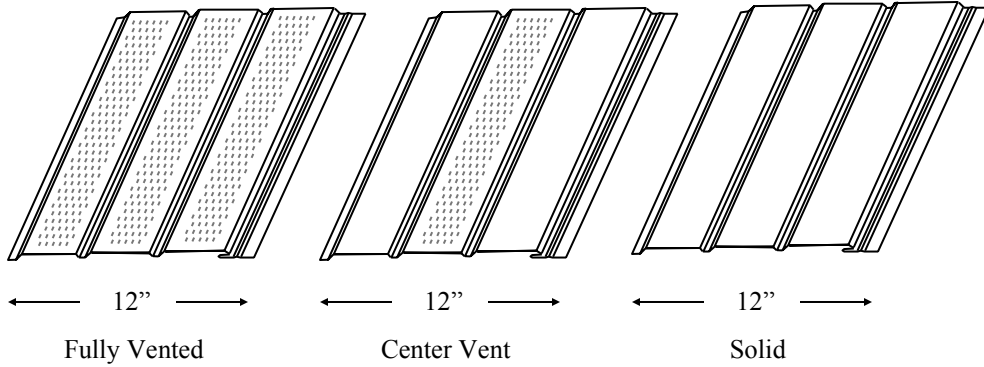

ALUMINUM SOFFIT & ACCESSORIES

TRIPLE FOUR SOFFIT

LENGTH	CARTON QUANTITY
12'	16 PC

DRIP EDGE

LENGTH	CARTON QUANTITY
10'	30 PC

FASCIA

A	LENGTH	CARTON QUANTITY
4"	12'	25 PC
6"	12'	25 PC
8"	12'	25 PC

"F" CHANNEL

LENGTH	CARTON QUANTITY
12'	25 PC

"J" CHANNEL

LENGTH	CARTON QUANTITY
12'	25 PC