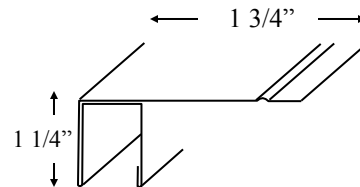

ALUMINUM SOFFIT & ACCESSORIES

TRIPLE FOUR SOFFIT

LENGTH	CARTON QUANTITY
12'	16 PC

DRIP EDGE

LENGTH	CARTON QUANTITY
10'	30 PC

FASCIA

A	LENGTH	CARTON QUANTITY
4"	12'	25 PC
6"	12'	25 PC
8"	12'	25 PC

"F" CHANNEL

LENGTH	CARTON QUANTITY
12'	25 PC

"J" CHANNEL

LENGTH	CARTON QUANTITY
12'	25 PC