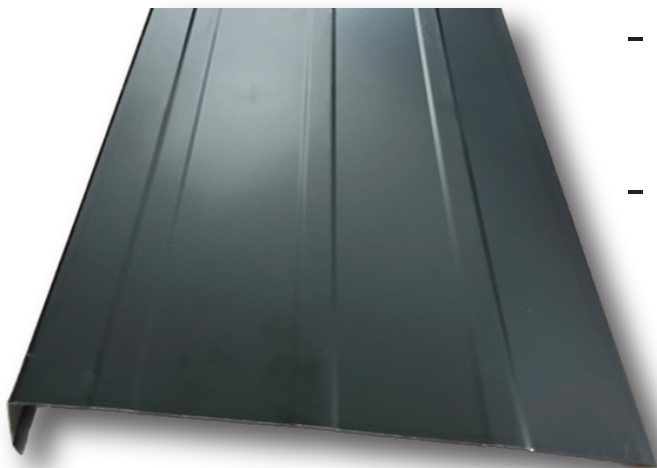

# Ribbed Steel Fascia

- Available in all 29GA Colors
- Available in 4", 6", and 8" Fascia

400 Stoney Creek Drive, P.O. Box 151  
Sandusky MI 48471  
(810)648-3000, Fax: (810)648-3549  
9610 County Road Fourteen  
Wauseon, OH 43567  
(419)335-3200, Fax: (419)335-3201  
[www.jensenbridge.com](http://www.jensenbridge.com)