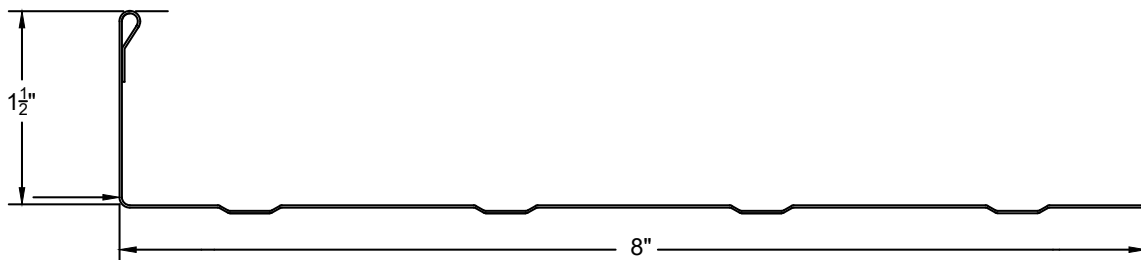

# Ribbed Steel Fascia

- Available in all 29GA Colors
- Available in 4", 6", and 8" Fascia

400 Stoney Creek Drive, P.O. Box 151  
Sandusky MI 48471  
(810)648-3000, Fax: (810)648-3549  
9610 County Road Fourteen  
Wauseon, OH 43567  
(419)335-3200, Fax: (419)335-3201  
[www.jensenbridge.com](http://www.jensenbridge.com)