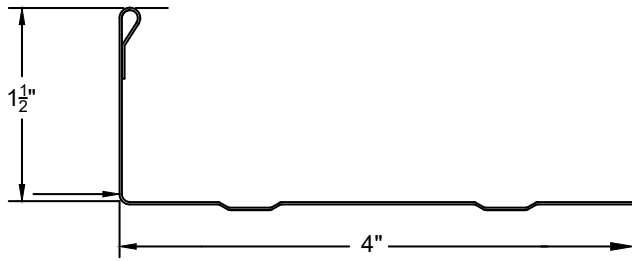

# Ribbed Steel Fascia

- Available in all 29GA Colors
- Available in 4", 6", and 8" Fascia

400 Stoney Creek Drive, P.O. Box 151  
Sandusky MI 48471  
(810)648-3000, Fax: (810)648-3549  
9610 County Road Fourteen  
Wauseon, OH 43567  
(419)335-3200, Fax: (419)335-3201  
[www.jensenbridge.com](http://www.jensenbridge.com)