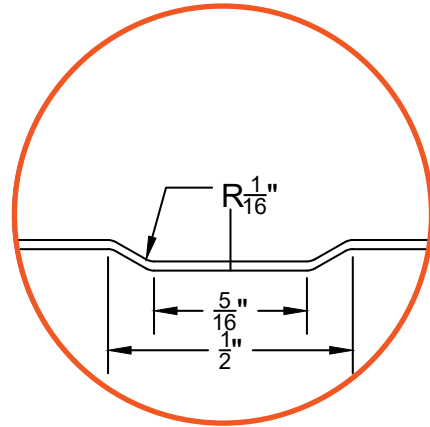

# Ribbed Steel Fascia

- Available in all 29GA Colors
- Available in 4", 6", and 8" Fascia

400 Stoney Creek Drive, P.O. Box 151  
Sandusky MI 48471  
(810)648-3000, Fax: (810)648-3549  
9610 County Road Fourteen  
Wauseon, OH 43567  
(419)335-3200, Fax: (419)335-3201  
[www.jensenbridge.com](http://www.jensenbridge.com)